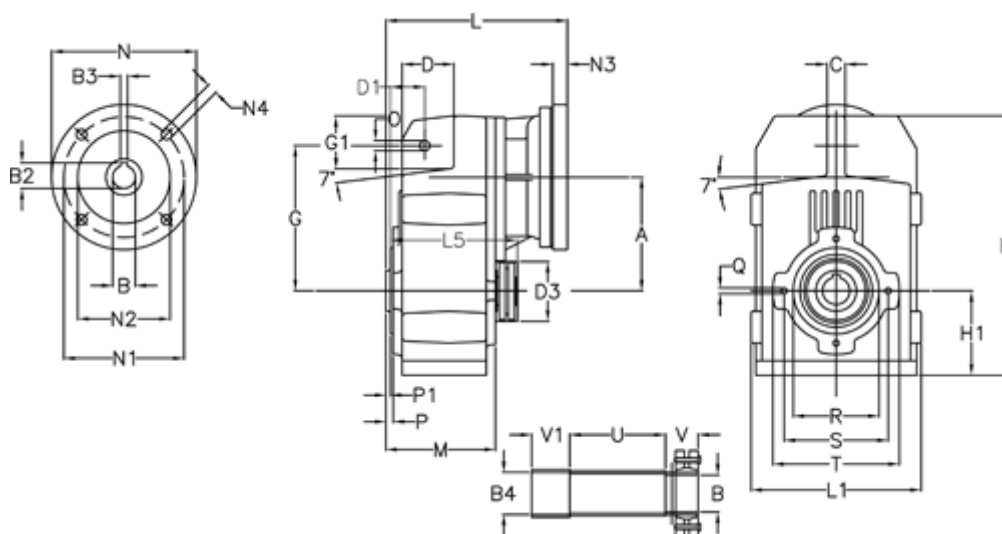

Article number: 29560501115235
 Description: Shaft mounted gear
 A512S-11,1-P90B5

Measures

A = 211.30	D1 = 65.0	I5 = 222.0	P1 = 4.5	V1 = 50
B = 52	d3 = 120	M = 163.0	Q = M12x19	
B1 = 24	G = 278	N = 200	R = 180	
B2 = 27.3	G1 = 105.5	N1 = 165	S = 215	
B3 = 8	H = 479.0	N2 = 130	T = 250	
B4 = 54	H1 = 144.0	N4 = M10x20	Tightening torque N m = 14.5	
C = 20	L = 287.5	O = 22	U = 91.0	
D = 93.5	L1 = 273	P = 8.5	V = 62	